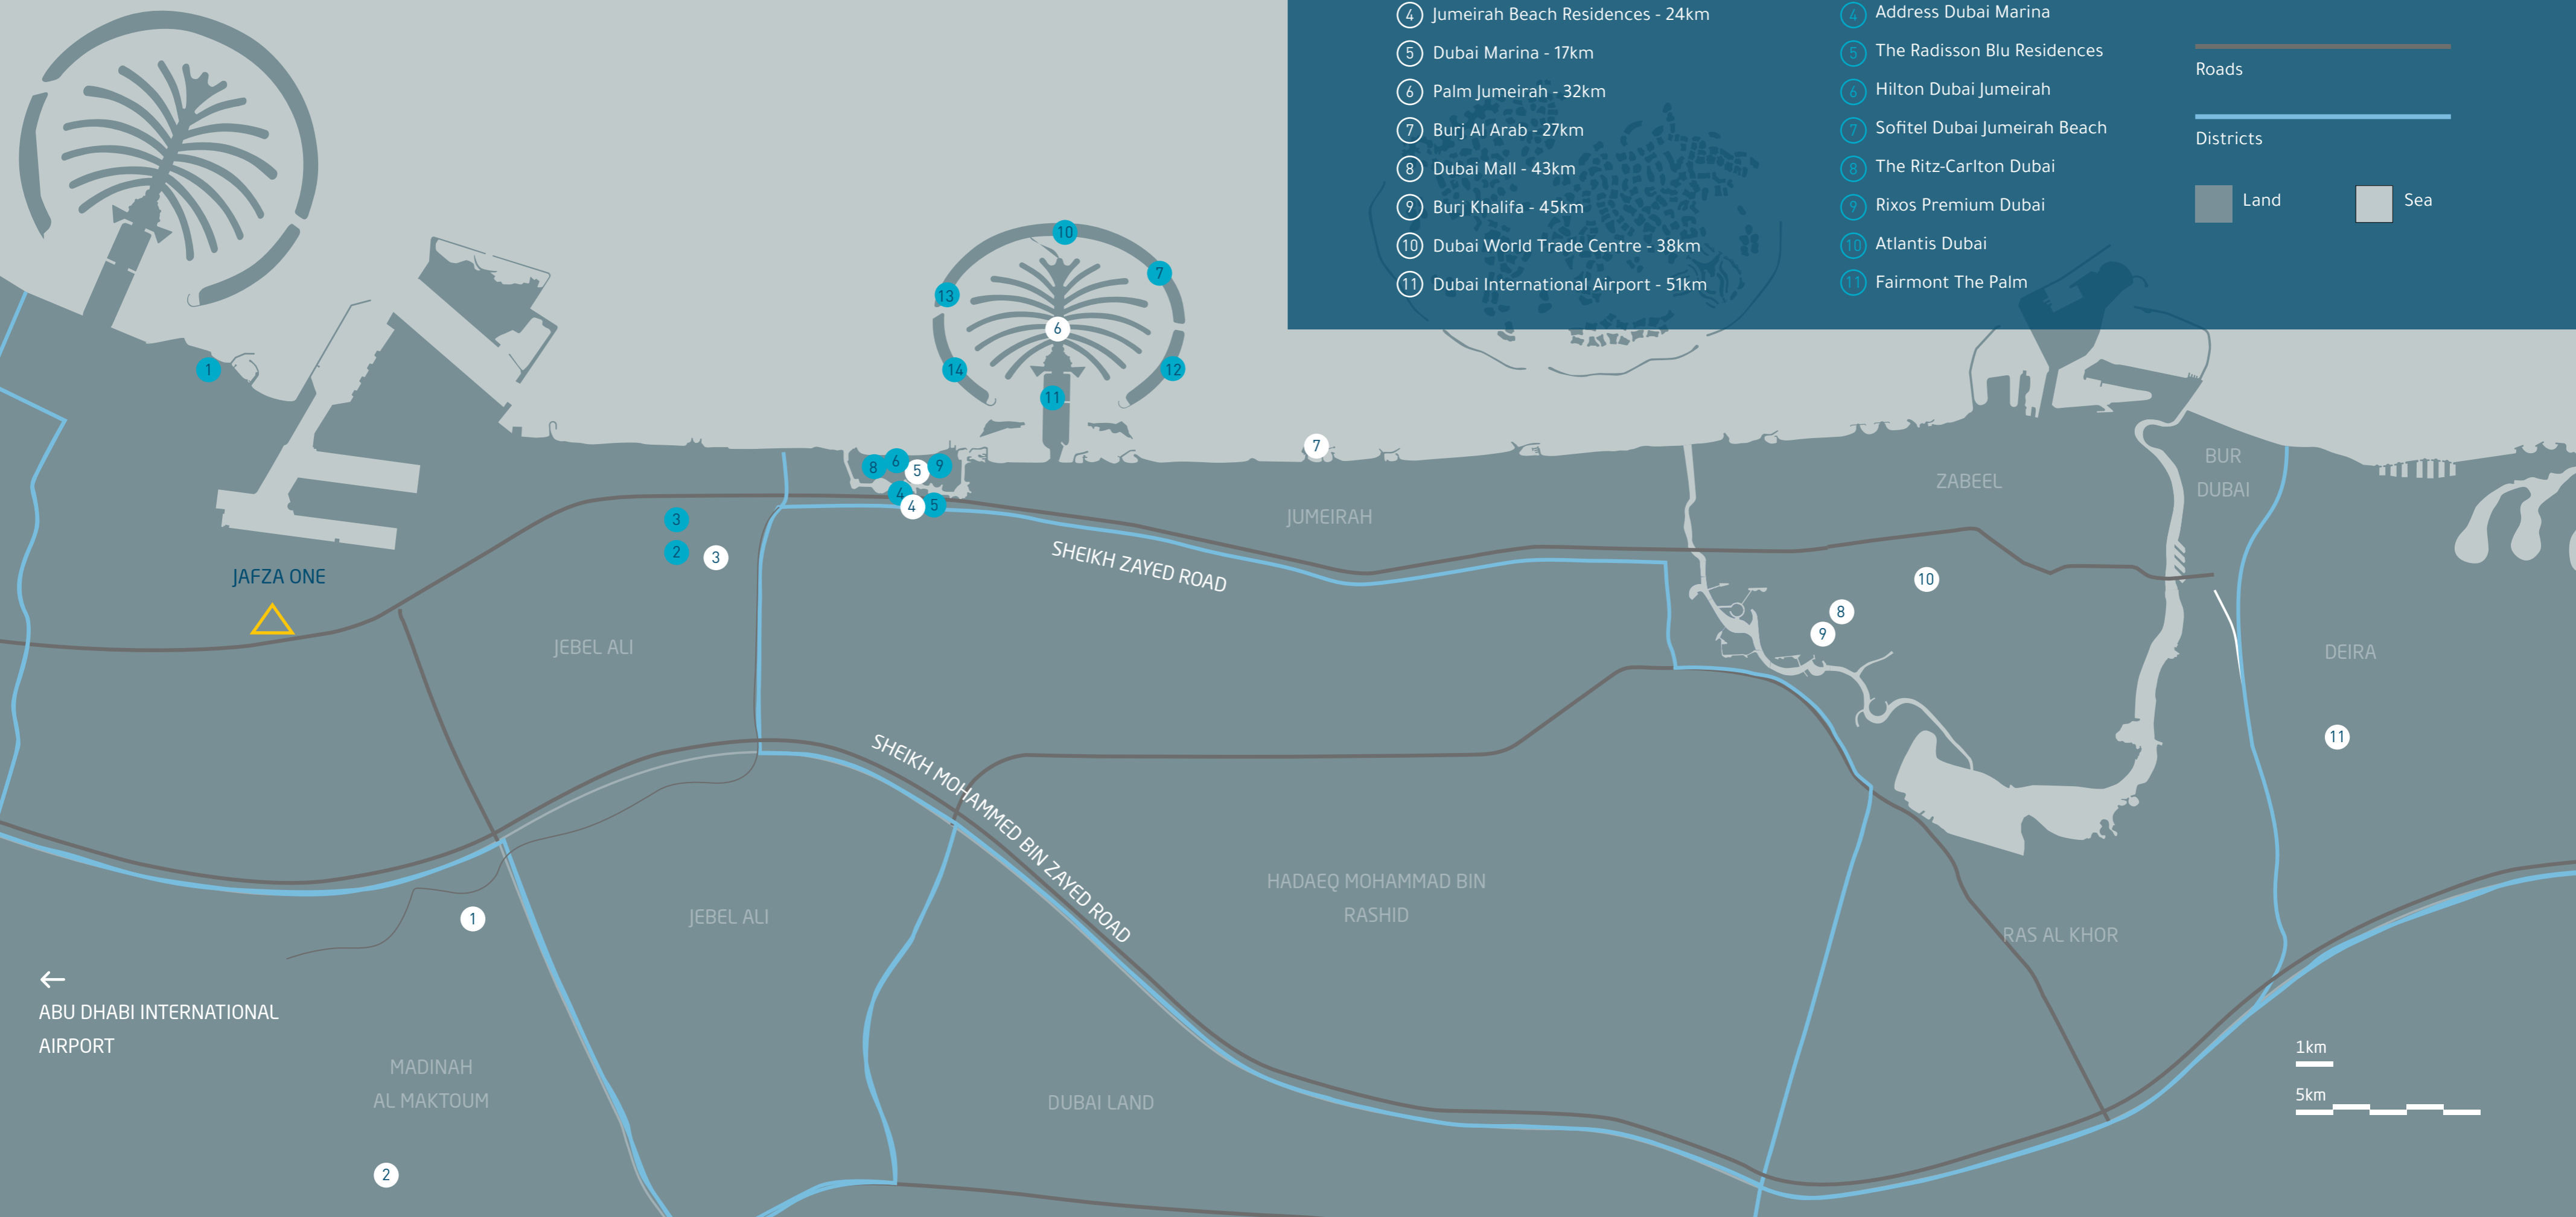

Area Map

Points of interest

- ① Expo 2020 Dubai - 20km
- ② DWC Airport - 22km
- ③ Ibn Battuta Mall - 12km
- ④ Jumeirah Beach Residences - 24km
- ⑤ Dubai Marina - 17km
- ⑥ Palm Jumeirah - 32km
- ⑦ Burj Al Arab - 27km
- ⑧ Dubai Mall - 43km
- ⑨ Burj Khalifa - 45km
- ⑩ Dubai World Trade Centre - 38km
- ⑪ Dubai International Airport - 51km

Hotels in the area

- ① JA The Resort
- ② Movenpick Ibn Battuta Gate
- ③ Premier Inn Ibn Battuta
- ④ Address Dubai Marina
- ⑤ The Radisson Blu Residences
- ⑥ Hilton Dubai Jumeirah
- ⑦ Sofitel Dubai Jumeirah Beach
- ⑧ The Ritz-Carlton Dubai
- ⑨ Rixos Premium Dubai
- ⑩ Atlantis Dubai
- ⑪ Fairmont The Palm
- ⑫ Anantara The Palm Dubai Resort
- ⑬ Emerald Palace Kempinski Dubai
- ⑭ Jumeirah Zabeel Saray

Roads

Districts

Land Sea

←
ABU DHABI INTERNATIONAL
AIRPORT

MADINAH
AL MAKTOUM

②